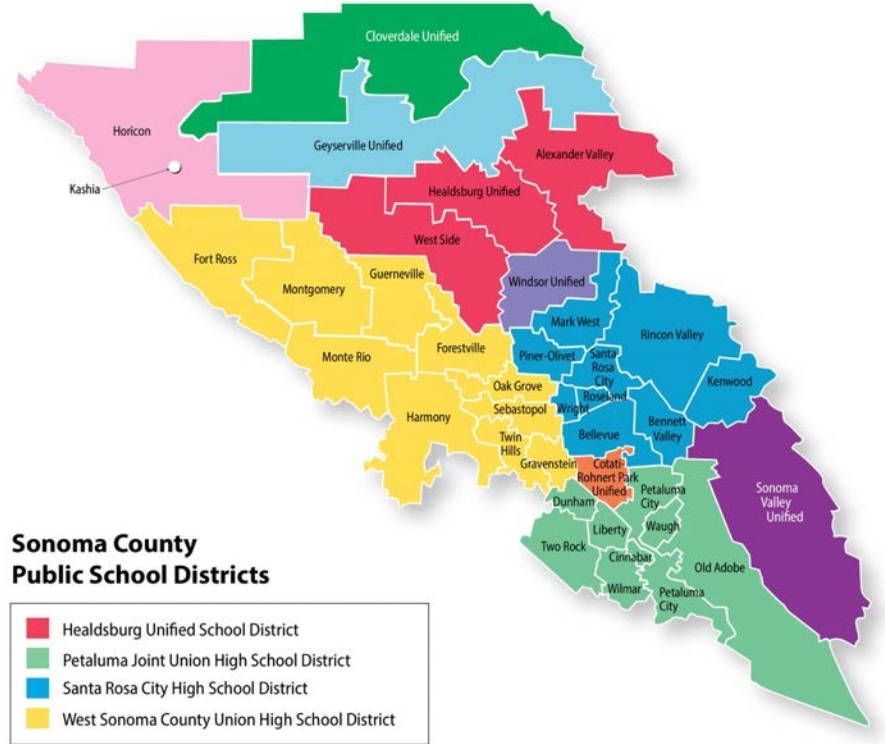

BIENVENIDOS

PREESCOLAR 1

SCHOOLS **RULE**
SONOMA COUNTY

SCHOOLS **RULE** **SONOMA** **COUNTY**

Jenn Del Rosario, Project Coordinator

February 25, 2026

What is SchoolsRule Sonoma County?

- Launched in November 2023
- Raises funds on behalf of **EVERY** TK-12 public school student countywide and allows big donors to support educational programs on a countywide level
- Builds capacity for education foundations; provides support for districts that lack fundraising efforts
- Modeled after SchoolsRule-Marin, who has distributed over \$9 million for Marin County public schools since 2011

SchoolsRule Sonoma County Launch Party on Nov. 9, 2023.

**SCHOOLS
RULE SONOMA
COUNTY**

What is the Need for SchoolsRule Sonoma County?

- Sonoma County has 40 public school districts operating 171 schools
- They serve more than 64,000 students
- Not every school or district has a nonprofit raising funds on its behalf
- Before SchoolsRule Sonoma County, there was no easy way for donors to support every public school student

SCHOOLS
RULE SONOMA
COUNTY

Progress So Far

- SchoolsRule Sonoma County has distributed over \$300,000 since 2023, and on target to reach over \$500,000
- Nearly 50 education foundations and school districts received allocations
- Implemented quarterly education foundation professional development meetings
- 29 sponsors (13 new this year!)

SCHOOLS RULE SONOMA COUNTY