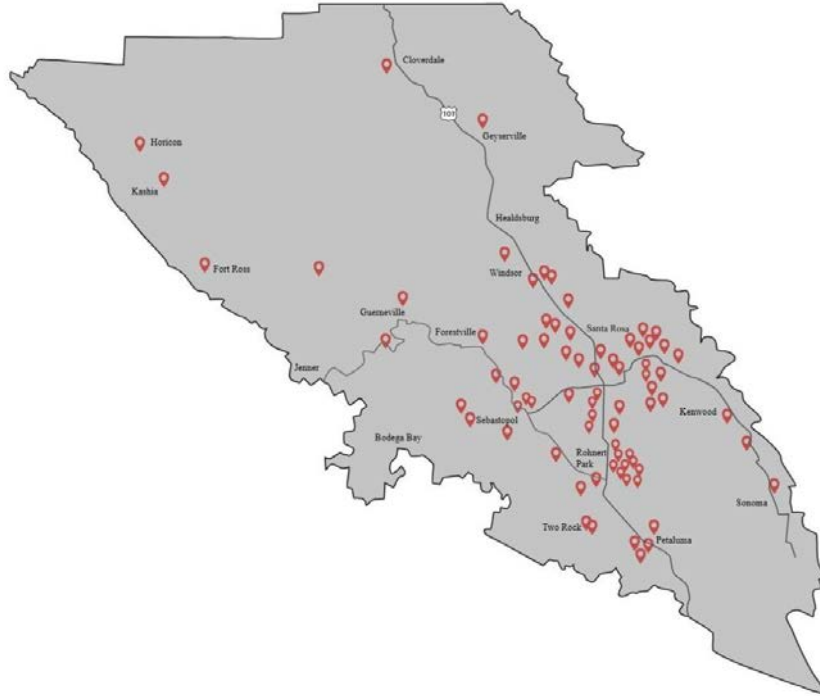

SchoolsRule Sonoma County Launch Party on Nov. 9, 2023.

**SCHOOLS
RULE SONOMA
COUNTY**

What is the Need for SchoolsRule Sonoma County?

- Sonoma County has 40 public school districts operating 171 schools
- They serve more than 64,000 students
- Not every school or district has a nonprofit raising funds on its behalf
- Before SchoolsRule Sonoma County, there was no easy way for donors to support every public school student

SCHOOLS
RULE SONOMA
COUNTY

Progress So Far

- SchoolsRule Sonoma County has distributed over \$300,000 since 2023, and on target to reach over \$500,000
- Nearly 50 education foundations and school districts received allocations
- Implemented quarterly education foundation professional development meetings
- 29 sponsors (13 new this year!)

**SCHOOLS
RULE** SONOMA
COUNTY

Impact Countywide

SCHOOLS
RULE SONOMA
COUNTY

Analy High School Sebastopol

Independent Reading Books

Spring Lake Middle School Santa Rosa

Culinary Classes

Altimira Middle School

SCHOOLS RULE SONOMA COUNTY